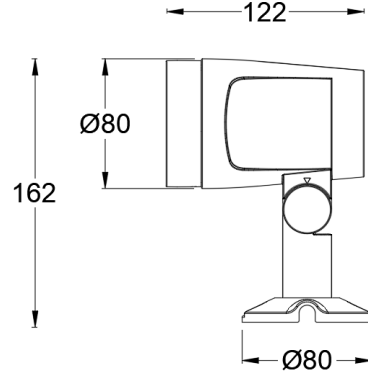

PANTHER- MODEL: EP1NI

Spot Luminaires

WAC LIGHTING

Responsible Lighting®

项目名称:

灯位号:

产品图片

线图

产品描述

PANTHER 系列投光灯是 WAC 为高端户外照明场所设计的专业 LED 投光灯，具有 WAC 专利设计的完美，简洁的外形，充分融合空气动力学原理，利用有效散热，延长 LED 灯具寿命。低调的轮廓设计与高性能的光学表现更突显环境，PANTHER 系列灯具具有多种尺寸以及最新的 LED 技术。可以垂直与水平方向精确调节转动。可应用于建筑立面或景观投射等场所。

产品特性

- 主体材质: 铝压铸灯体
- 光学系统: 透镜+SUBROSA®隐光系统
- 表面处理: 静电粉末喷涂
- 投射方向: 垂直方向向上 90°，向下 30°，水平方向 0-330°
- 配件/支架: 防眩光罩、拉伸玻璃面框、抱箍、地插
- 安规认证: CCC
- 防护等级: IP65
- 绝缘等级: Class I
- 环境温度: -20°C~50°C

产品规格

- 光源类型: High Power
- 光源功率: 8W (Max)
- 光源光通量: 2700K 800lm; 3000K 840lm; 4000K 880lm
- 光源寿命: >50000h-L70 / B10-Ta25°C(LM-80 / TM-21)
- 色温/显指: 2700K, 3000K, 4000K, Ra90
- 光源色容差: 3 SDCM
- 输入电压: 220V/AC
- 调光控制: ON-OFF/DMX512 调光控制
- 产品重量: 约 1.0Kg, 不含包装

订购模型

Model	Power (W)	LEDs(quantity)	Max Lumens (lm)	Control Systems	Beam	CCT	Finish
EP1NI-08	8(MAX)	3	441	EL ON-OFF 220V/AC Power Supply ML DMX512 Dimming 220V/AC Power Supply	S 6° 1 13° 2 22° 3 34° 5 50°	27 2700K 30 3000K 40 4000K	BK Black

示例: EP1NI-08EL-S30BK

配件

WAC Lighting
www.waclighting.com (US)
www.waclighting.com.cn (China)

Headquarters
44 Harbor Park Drive • Port Washington, NY
Phone (516) 515.5000 • Fax (516) 515.5050

WAC Lighting(Shanghai)
14,Lane 299, Bi Sheng Road,Shanghai 201204
Phone (86.21) 3393.3558 • Fax (86.21) 3362.1598

WAC Lighting 保留对产品进行不定期设计更新的权利。2026-05-15