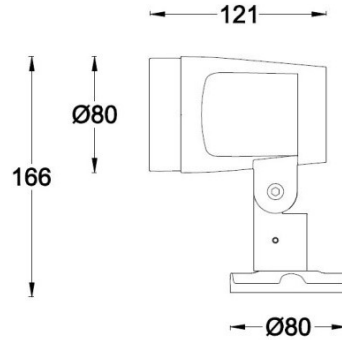

线图

产品描述

PANTHER 系列投光灯是 WAC 为高端户外照明场所设计的专业 LED 投光灯, 具有 WAC 专利设计的完美, 简洁的外形, 充分融合空气动力学原理, 利用有效散热, 延长 LED 灯具寿命。低调的轮廓设计与高性能的光学表现更突显环境, PANTHER 系列灯具具有多种尺寸以及最新的 LED 技术。可以垂直与水平方向精确调节转动。可应用于建筑立面或景观投射等场所。

产品特性

- 主体材质: 铝合金挤出灯体
- 光学系统: PMMA 透镜
- 表面处理: 静电粉末喷涂
- 投射方向: 水平方向 0°~330°调节; 垂直方向-30°~90°调节
- 配件/支架: 防眩光罩、拉伸玻璃面框、抱箍、地插
- 安规认证: CCC
- 防护等级: IP65
- 绝缘等级: Class III
- 环境温度: -20°C~50°C

产品规格

- 光源类型: High Power
- 光源功率: 5.5 W
- 系统光通量: 385lm (EP3NI-07MT-1F30BK)
- 光源寿命: >50000h-L70 /B10-Ta25°C(LM-80/TM-21)
- 色温/显指: RGBW ,Ra80
- 光源色容差: 5 SDCM
- 输入电压: 24V/DC
- 调光控制: DMX512
- 产品重量: 约 1.5Kg, 不含包装

订购模型

Model	Power	LEDs (quantity)	Max Lumens (lm)	Control Systems	Beam	CCT	Finish
EP3NI	07 5.5W(Max)	1	244	MT DMX512 Dimming 24V/DC Power Supply	1 16°	F30 RGBW(W3000K)	BK Black
					2 25°	F40 RGBW(W4000K)	
					3 35°	F60 RGBW(W6000K)	

示例: EP3NI-07MT-1F30BK