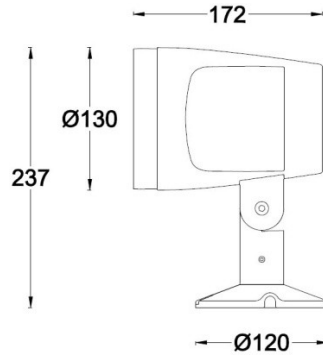

线图

产品描述

PANTHER 系列投光灯是 WAC 为高端户外照明场所设计的专业 LED 投光灯, 具有 WAC 专利设计的完美, 简洁的外形, 充分融合空气动力学原理, 利用有效散热, 延长 LED 灯具寿命。低调的轮廓设计与高性能的光学表现更突显环境, PANTHER 系列灯具具有多种尺寸以及最新的 LED 技术。可以垂直与水平方向精确调节转动。可应用于建筑立面或景观投射等场所。

产品特性

- 主体材质: 铝合金挤出灯体
- 光学系统: PMMA 透镜
- 表面处理: 静电粉末喷涂
- 投射方向: 水平方向 0°~330°调节; 垂直方向 -30°~90°调节
- 配件/支架: 防眩光罩、拉伸玻璃面框、抱箍、地插
- 安规认证: CCC
- 防护等级: IP65
- 绝缘等级: Class III
- 环境温度: -20°C~50°C

产品规格

- 光源类型: High Power
- 光源功率: 16.5W (Max)
- 系统光通量: 1100lm (EP3MI-20MT-2F30BK)
- 光源寿命: >50000h-L70 /B10-Ta25°C(LM-80/TM-21)
- 色温/显指: RGBW ,Ra80
- 光源色容差: 5 SDCM
- 输入电压: 24V/DC
- 调光控制: DMX512
- 产品重量: 约 2.1Kg, 不含包装

订购模型

Model	Power	LEDs (quantity)	Max Lumens (lm)	Control Systems	Beam	CCT	Finish
EP3MI	20 20W(Max)	3	743	MT DMX512 Dimming 24V/DC Power Supply	1 16°	F30 RGBW(W3000K)	BK Black
					2 25°	F40 RGBW(W4000K)	
					3 35°	F60 RGBW(W6000K)	

示例: EP3MI-20MT-1F30BK