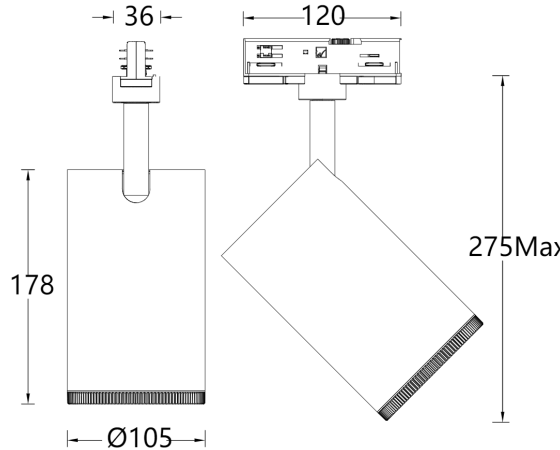

线图

产品描述

SILO Focus 系列 LED 轨道射灯，适配于 W 三回路轨道系统，外形设计精致，无可视散热器，由压铸铝制成灯身，内置无频闪驱动电器，采用 COB 发光模组，具有丰富的光束角类型以及出色的显色性，可提供重点照明或环境照明，广泛使用于博物馆、美术馆、商业空间、酒店、零售等场所。

产品特性

- 主体材质: 铝合金压铸灯体
- 光学系统: 可调焦透镜
- 表面处理: 静电粉末喷涂, 黑色(BK), 白色(WT)
- 投射方向: 水平 0°~355°调节; 竖直 0~90°调节
- 配件/支架: 最多可加装三个光学配件, 每类配件最多同时只加装一个
- 安规认证: CCC
- 防护等级: IP20
- 绝缘等级: Class I
- 环境温度: -20°C~40°C
- 产品重量: 约 1.4Kg, 不含包装

产品规格

- 光源类型: COB
- 光源功率: 34W
- 光源光通量: 3280lm (2700K) / 3600lm (3000K)
  3880lm (4000K) / 4140lm (5000K)
- 光源寿命: >50000h-L70 / B10-Ta25°C(LM-80/TM-21)
- 色温/显指: 2700K / 3000K / 4000K / 5000K , >Ra90
- 光源色容差: 3 SDCM
- 输入电压: 220V~240V AC / 50Hz
- 调光控制: 内置旋钮调光(调光范围 10%~100%)、DALI、0-10V 调光(须提前与项目现场做匹配性测试)

订购模型

Model	LED	Dimming	Beam	CRI	CCT	Finish
TL17F SILO Focos	LM34 COB 34W	☐ On-board ☐ DALI ☐ 0-10V	F 12~50°	9 90	27 2700K 30 3000K 40 4000K 50 5000K	WT White BK Black

示例: TL17FLM34-O-F930WT

WAC Lighting
www.waclighting.com (US)
www.waclighting.com.cn (China)

Headquarters
44 Harbor Park Drive • Port Washington, NY
Phone (516) 515.5000 • Fax (516) 515.5050

WAC Lighting(Shanghai)
14, Lane 299, Bi Sheng Road, Shanghai 201204
Phone (86.21) 3393.3558 • Fax (86.21) 3362.1598

WAC Lighting 保留对产品进行不定期设计更新的权利。2024-03-14