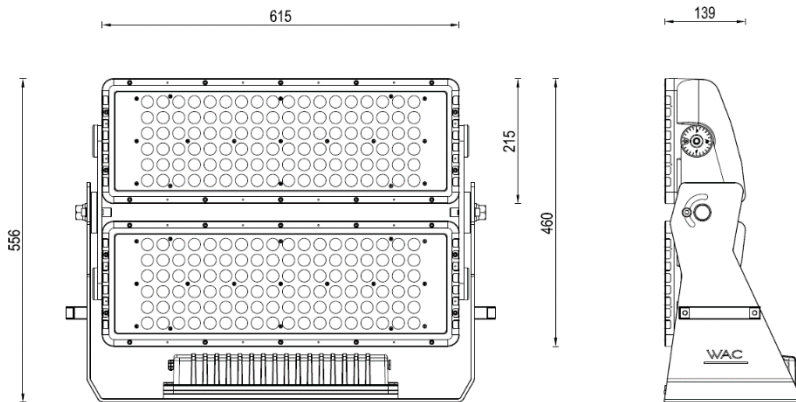

线图

产品描述

SHINE PRO 系列是 WAC 为高端户外照明场所设计的专业 LED 泛光灯。精心设计了独有的外形，全玻璃表面设计，简洁大方、时尚美观，更加的适合现在及未来建筑趋势。配置呼吸阀，可有效平衡内外部气压，以防冷凝水；充分融合空气动力学原理，独创最优散热结构，增强灯具散热性能，延长 LED 灯具使用寿命；可精确调节照射角度的同时，贴心设计角度锁定结构，锁定投射方向；SHINE PRO 系列灯具具有多种尺寸以及多种角度和功率可供选择，可以满足不同的照明应用解决方案。

产品特性

- 主体材质: 铝合金压铸灯体
- 光学系统: 透镜
- 表面处理: 静电粉末喷涂
- 投射方向: 垂直方向-30°~90°调节
- 配件/支架: 格栅+遮光罩
- 安规认证: CCC
- 防护等级: IP65
- 绝缘等级: Class I
- 环境温度: -20°C~50°C

产品规格

- 光源类型: HP
- 光源功率: 454W Max
- 系统光通量: 24500lm
- 光源寿命: >50000h-L70 /B10-Ta25°C(LM-80/TM-21)
- 色温/显指: RGBW 3000K/RGBW 4000K/RGBW 6000K , Ra80
- 光源色容差: 5 SDCM
- 输入电压: 220V/AC
- 调光控制: DMX512
- 产品重量: 约 30Kg, 不含包装

订购模型

Model	Power	LEDs (quantity)	Max Lumens (lm)	Control Systems	Beam	CCT	Finish
EF4LI	454 454W(Max)	216	24500	ML DMX512 220V AC Power Supply	1 14°	F30 RGBW(3000K) F40 RGBW(4000K) F60 RGBW(6000K)	BK Black
					3 30°		
					J 15°x30°		
					6 60°		

示例: EF4LI-454ML-1F30BK

WAC Lighting
www.waclighting.com (US)
www.waclighting.com.cn (China)

Headquarters
44 Harbor Park Drive • Port Washington, NY
Phone (516) 515.5000 • Fax (516) 515.5050

WAC Lighting Technology (Shanghai) Co., Ltd
14, Lane 299, Bi Sheng Road, Shanghai 201204
Phone (86.21) 3393.3558 • Fax (86.21) 3362.1598

WAC Lighting 保留对产品进行不定期设计更新的权利。2024-01-19