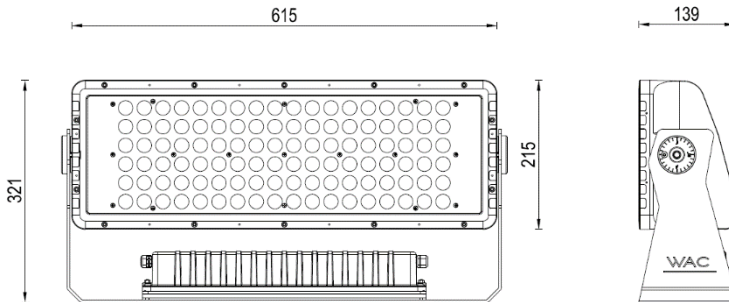

线图

产品描述

SHINE PRO 系列是 WAC 为高端户外照明场所设计的专业 LED 泛光灯。精心设计了独有的外形，全玻璃表面设计，简洁大方、时尚美观，更加的适合现在及未来建筑趋势。配置呼吸阀，可有效平衡内外部气压，以防冷凝水；充分融合空气动力学原理，独创最优散热结构，增强灯具散热性能，延长 LED 灯具使用寿命；可精确调节照射角度的同时，贴心设计角度锁定结构，锁定投射方向；SHINE PRO 系列灯具具有多种尺寸以及多种角度和功率可供选择，可以满足不同的照明应用解决方案。

产品特性

- 主体材质: 铝合金压铸灯体
- 光学系统: 透镜
- 表面处理: 静电粉末喷涂
- 投射方向: 垂直方向-30°~90°调节
- 配件/支架: 格栅+遮光罩
- 安规认证: CCC
- 防护等级: IP65
- 绝缘等级: Class I
- 环境温度: -20°C~50°C

产品规格

- 光源类型: HP
- 光源功率: 227W Max
- 系统光通量: 12250lm
- 光源寿命: >50000h-L70 /B10-Ta25°C(LM-80/TM-21)
- 色温/显指: RGBW 3000K/RGBW 4000K/ RGBW 6000K , Ra80
- 光源色容差: 5 SDCM
- 输入电压: 220V/AC
- 调光控制: DMX512
- 产品重量: 约 15Kg, 不含包装

订购模型

Model	Power	LEDs (quantity)	Max Lumens (lm)	Control Systems	Beam	CCT	Finish
EF4SI	227 227W(Max)	108	12250	ML DMX512 220V AC Power Supply	1 14°	F30 RGBW(3000K) F40 RGBW(4000K) F60 RGBW(6000K)	BK Black
					3 30°		
					J 15°x30°		
					6 60°		

示例: EF4SI-227ML-1F30BK

WAC Lighting
www.waclighting.com (US)
www.waclighting.com.cn (China)

Headquarters
44 Harbor Park Drive • Port Washington, NY
Phone (516) 515.5000 • Fax (516) 515.5050

WAC Lighting Technology (Shanghai) Co., Ltd
14, Lane 299, Bi Sheng Road, Shanghai 201204
Phone (86.21) 3393.3558 • Fax (86.21) 3362.1598

WAC Lighting 保留对产品进行不定期设计更新的权利。2024-01-19