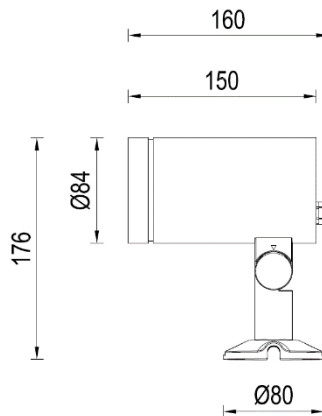

线图

产品描述

Ring 系列投光灯是 WAC 为高端户外照明场所设计的专业 LED 投光灯。灯体具有紧凑的尺寸，利用有效散热，延长 LED 寿命。简洁的外形和高性能的光学表现更凸显环境。Ring 系列具有多种尺寸以及最新的 LED 技术，可以垂直和水平方向精确调节转向。可应用于建筑立面和景观、雕塑等投射场所。

产品特性

- 主体材质: 铝合金挤出灯体
- 光学系统: 反射杯
- 表面处理: 静电粉末喷涂
- 投射方向: 水平方向 0°~330°调节; 垂直方向 -30°~90°调节
- 配件/支架: 防眩遮光罩
- 安规认证: CCC
- 防护等级: IP65
- 绝缘等级: Class I
- 环境温度: -20°C~50°C

产品规格

- 光源类型: COB
- 光源功率: 18W Max
- 系统光通量: 1635lm
- 光源寿命: >50000h-L70 /B10-Ta25°C(LM-80/TM-21)
- 色温/显指: 2700K/3000K/ 4000K , Ra90
- 光源色容差: 3 SDCM
- 输入电压: 220V/AC
- 调光控制: ON-OFF / DMX512
- 产品重量: 约 1.0Kg, 不含包装

订购模型

Model	Power	LEDs (quantity)	Max Lumens (lm)	Control Systems	Beam	CCT	Finish
EP9NI	18 18W(Max)	COB	1635	EL ON-OFF 220V AC Power Supply ML DMX512 220V AC Power Supply	1 17° 2 25° 3 36°	27 2700K 30 3000K 40 4000K	BK Black

示例: EP9NI-18EL-130BK