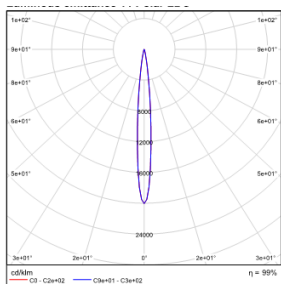

RUYI MARK - MODEL: EDM1

Mark Light Luminaires

WAC LIGHTING

Responsible Lighting®

项目名称:

灯位号:

Model	Power (W)	LEDs (quantity)	Max Lumens (lm)	Control Systems	Beam	CCT	Finish
EDM1	24 24W(Max)	4	920	ML DMX512 220V AC Power Supply	1 10°	F3 RGBW W=3000K F4 RGBW W=4000K F6 RGBW W=5700K	BK Black

示例: EDM1-24ML-1F3BK

配件

配光曲线@3000K数据

型号:	EDM1-24ML-130BK
光束角:	10°
系统功率:	26.2W
系统光通量:	1942 lm
中心光强:	/
系统光效:	74.1 lm/W