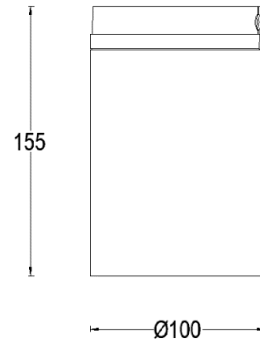

SLANA PRO FIX - MODEL: ES3N

Surface Mounted Luminaires

WAC LIGHTING

Responsible Lighting®

项目名称:

灯位号:

产品图片

线图

产品描述

Slana Pro Fix 下照明装筒灯，整灯精致简洁，精巧细致的外观和结构设计，采用吸顶安装和吊杆安装。卓越的光学性能，在建筑照明中更具有装饰性，主要适用于公共高空的功能性照明。

产品特性

- 主体材质: 铝挤灯身
- 光学系统: 透镜
- 表面处理: 静电粉末喷涂
- 投射方向: /
- 配件/支架: /
- 安规认证: CCC
- 防护等级: IP65
- 绝缘等级: Class I
- 环境温度: -20°C~50°C

产品规格

- 光源类型: COB
- 光源功率: 25W (Max)
- 光源光通量: 3000K 3154lm;
- 光源寿命: >50000h-L70 /B10-Ta25°C(LM-80/TM-21)
- 色温/显指: 3000K/ 4000K , Ra90
- 光源色容差: 3 SDCM
- 输入电压: 220V/AC, 50/60Hz
- 调光控制: ON-OFF / 0-10V Dimming
- 产品重量: 约 2.5Kg, 不含包装

订购模型

Model	Comment	Power (W)	LEDs (quantity)	Max Lumens (lm)	Control Systems	Beam	CCT	Reflector	Finish
ES3N	F Fixed	25 25W(Max)	COB	2628	EL ON-OFF	1 19°	30	B	WT
					220V AC Power Supply	2 26°			
					DL 0-10V Dimming	3 38°			
					220V AC Power Supply	4 40°			
						5 52°			
		4000K	S	Specular					

示例: ES3NF-25EL-130BWT