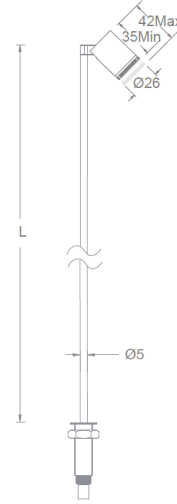

线图

产品描述

Ocularc Focus 系列立杆式灯具，造型灵动、尺寸小巧；采用 WAC 领先的 SUBROSA 隐光技术，自带 30°防眩角，达到极致的防眩效果；可进行光束角度的无级调节，满足不同的应用环境需求，广泛应用于博物馆和美术馆展柜空间。

产品特性

- 主体材质: 铝合金灯体, 玻璃光学器件
- 光学系统: 透镜和 SUBROSA 反射器 双重配光
- 表面处理: 液体烤漆, 黑色(BK)
- 投射方向: 水平 0°~360°调节; 竖直 0°~90°调节
- 配件/支架: /
- 安规认证: CQC
- 防护等级: IP20
- 绝缘等级: Class III
- 环境温度: -20°C~40°C

产品规格

- 开孔尺寸: Ø13mm, 安装厚度 1-30mm
- 灯具高度: 20-400mm 任意可调 (即线图中尺寸 "L")
- 光源类型: HP LED
- 光源功率: 3W
- 光源光通量: 3000K: 250lm; 4000K: 265lm
- 光源寿命: >50000h-L70 / B10-Ta25°C(LM-80/TM-21)
- 色温/显指: 3000K / 4000K; Ra90 和 Ra97 可选
- 光源色容差: 3 SDCM
- 输入电压: 恒流驱动 1050mA max (3VDC)
- 调光控制: 可匹配 MTB 电源分线器 (3W), 需单独订购
- 产品重量: 约 0.1Kg, 不含包装

订购模型

Model	LED	Dimming	Beam	CRI	CCT	Finish
PL46F Ocularc Focus	LD03 LED 3W	M MTB Driver	F 6-40°	9 90	30 3000K	BK Black
		N Single Wire	F 8-40°	A 97	40 4000K	
PL46F	LD03	M	F	9	30	BK

示例: PL46FLD03-M-F930BK

WAC Lighting
www.waclighting.com (US)
www.waclighting.com.cn (China)

Headquarters
44 Harbor Park Drive • Port Washington, NY
Phone (516) 515.5000 • Fax (516) 515.5050

WAC Lighting Technology (Shanghai) Co, Ltd.
14, Lane 299, Bi Sheng Road, Shanghai 201204
Phone (86.21) 3393.3558 • Fax (86.21) 3362.1598

WAC Lighting 保留对产品进行不定期设计更新的权利。2022-05-18