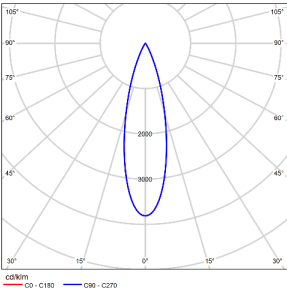

FALCON ROUND - MODEL: TL71S

W Track Luminaires

WAC LIGHTING

Responsible Lighting®

项目名称:

灯位号:

型 号: TL71SLD08-O-3930
光 束 角: 30°
系统功率: 10W
系统光通量: 569lm
中心 光强: 2169cd
系统 光效: 57lm/W