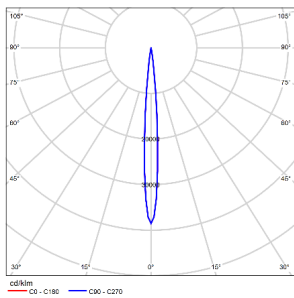

FALCON ROUND - MODEL: TL71S

W Track Luminaires

WAC LIGHTING

Responsible Lighting®

项目名称:

灯位号:

配件

一类配件	LENS-TL71S- "typ." 变光镜片 (t=3mm)		型号注释: "typ." 代表: 各种角度光束扩散镜片 "10D/20D/30D/40D/55D" 或拉伸镜片 "1060D"; 示例: LENS-TL71S-10D	
	LENS-TL71S-FR 磨砂玻璃镜片	LENS-TL71S-BSL 柔光玻璃镜片	LENS-TL71S-BEL 拉伸玻璃镜片	LENS-TL71S-HCM 防眩光蜂巢格栅
二类配件	LENS-TL71S-WW 洗墙组件			
三类配件	LENS-TL71S-BD 四叶遮光板			

注意: 最多可加装三个光学配件, 每类配件最多同时只加装一个; 增加变光镜片后的光束角请咨询 WAC

配光曲线@3000K数据

型号:	TL71SLD08-O-S930
光束角:	7°
系统功率:	10W
系统光通量:	271lm
中心光强:	10443cd
系统光效:	27lm/W