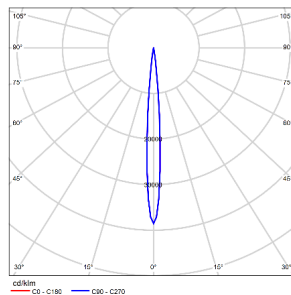

型号:	TL72SLD27-O-S930
光束角:	7°
系统功率:	31W
系统光通量:	803lm
中心光强:	27310cd
系统光效:	26lm/W