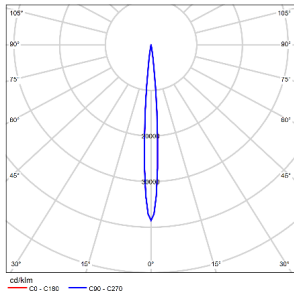

FALCON ROUND - MODEL: TL72S

W Track Luminaires

WAC LIGHTING

Responsible Lighting®

项目名称:

灯位号:

配件

一类配件	LENS-TL72S- "typ." 变光镜片 (t=3mm)		型号注释: "typ." 代表: 各种角度光束扩散镜片 "10D/20D/30D/40D/55D" 或拉伸镜片 "1060D"; 示例: LENS-TL72S-10D	
	LENS-TL72S-FR 磨砂玻璃镜片	LENS-TL72S-BSL 柔光玻璃镜片	LENS-TL72S-BEL 拉伸玻璃镜片	LENS-TL72S-HCM 防眩光蜂巢格栅
二类配件	LENS-TL72S-WW 洗墙组件			
三类配件	LENS-TL72S-BD 四叶遮光板			

注意: 最多可加装三个光学配件, 每类配件最多同时只加装一个; 增加变光镜片后的光束角请咨询 WAC

配光曲线@3000K数据

型号:	TL72SLD18-O-S930
光束角:	7°
系统功率:	21W
系统光通量:	574lm
中心光强:	19507cd
系统光效:	27lm/W