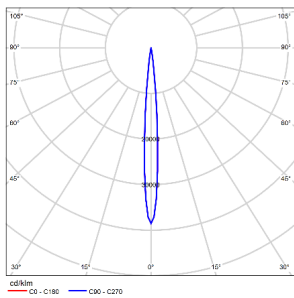

FALCON ROUND - MODEL: TL73S

W Track Luminaires

WAC LIGHTING

Responsible Lighting®

项目名称:

灯位号:

配件

一类配件	LENS-TL73S- "typ." 变光镜片 (t=3mm)		型号注释: "typ." 代表: 各种角度光束扩散镜片 "10D/20D/30D/40D/55D" 或拉伸镜片 "1060D"; 示例: LENS-TL73S-10D	
	LENS-TL73S-FR 磨砂玻璃镜片	LENS-TL73S-BSL 柔光玻璃镜片	LENS-TL73S-BEL 拉伸玻璃镜片	LENS-TL73S-HCM 防眩光蜂巢格栅
二类配件	LENS-TL73S-WW 洗墙组件			
三类配件	LENS-TL73S-BD 四叶遮光板			

注意: 最多可加装三个光学配件, 每类配件最多同时只加装一个; 增加变光镜片后的光束角请咨询 WAC

配光曲线@3000K数据

型号:	TL73SLD32-O-S930
光束角:	7°
系统功率:	36W
系统光通量:	953lm
中心光强:	32610cd
系统光效:	26lm/W