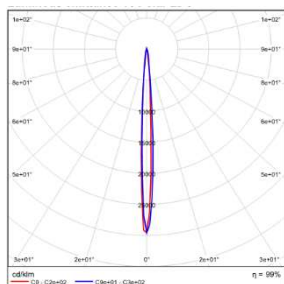

GRAZE II - MODEL: ELS2

Linear Luminaires

WAC LIGHTING

Responsible Lighting®

项目名称:

灯位号:

Model	Length (mm)	Power (W)	LEDs (quantity)	Max Lumens (lm)	Control Systems	Beam	Power Feed Type	CCT	Finish
ELS203-14	300	14(Max)	6	515	MT DMX512 Dimming 24V/DC Power Supply	1 19°	B Bottom S Side	F3 RGBW W=3000K	BK Black
ELS205-28	500	28(Max)	12	1030		2 26°		F4 RGBW W=4000K	
ELS210-56	1000	56(Max)	24	2061		3 39° 4 49° F 20x45°		F6 RGBW W=5700K	

示例: ELS210-56MT-EBFCBK

配件

Item	Description	Pic	Mounting	Quantity Suggested
ELC3-SC-CT002F	Female signal connector			1 pc per 32m
ELC3-SC-CT002M	Male signal connector			1 pc per 32m
ELS2-GB100-BK	1000mm Frame			
ELS2-GB050-BK	500mm Frame			
ELS2-GB030-BK	300mm Frame			

配光曲线@3000K数据

型号: ELS210-56ET-VB30BK
光束角: 5°
系统功率: 56W/1000mm
系统光通量: 3791lm
中心光强: /
系统光效: 70.85lm/W