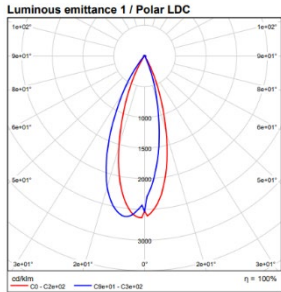

LIGNE II - MODEL: OP5512S

Linear Luminaires

WAC LIGHTING

Responsible Lighting®

项目名称:

灯位号:

配光曲线@3000K数据

型号:	OP5512S-35E-330WT
光束角:	/
系统功率:	36W
系统光通量:	2646 lm
中心光强:	/
系统光效:	73.5 lm/W