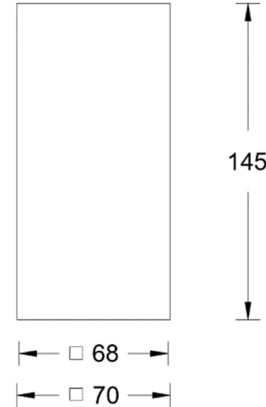

ULTRA- MODEL: SLN36

Ceiling Mount Luminaires

WAC LIGHTING

Responsible Lighting®

项目名称:

灯位号:

产品图片

线图

产品描述

ULTRA 系列 LED 方形明装筒灯, 灯具采用模组化设计, 现场灯具可自由拆卸并更换反射器和灯体, 从而实现多种规格及出光方式的自由切换。光学方面采用了全新的隐光技术, 良好的防眩光性能及颜色一致性控制, 具有舒适的出光效果, 主要适用于酒店, 别墅及商业空间等室内场所。

产品特性

- 主体材质: 铝合金压铸灯身
- 光学系统: 透镜+防眩反射器
- 表面处理: 静电粉末喷涂
- 投射方向: /
- 配件/支架: 见配件表
- 安规认证: CCC
- 防护等级: IP20
- 绝缘等级: Class II
- 环境温度: -20°C~40°C

产品规格

- 遮光角: 35°
- 光源类型: COB
- 光源光通量:
  - 2700K: 8W 682lm; 7W 758lm; 10W 1080lm; 13W 1404lm
  - 3000K: 8W 720lm; 7W 800lm; 10W 1150lm; 13W 1495lm
  - 3500K: 8W 752lm; 7W 835lm; 10W 1195lm; 13W 1554lm
  - 4000K: 8W 765lm; 7W 850lm; 10W 1210lm; 13W 1573lm
  - 5000K: 8W 774lm; 7W 860lm; 10W 1220lm; 13W 1586lm
- 光源寿命: >36000h-L70 /B10-Ta25°C(LM-80/TM-21)
- 色温/显指: 2700K/3000K/3500K/4000K/5000K, CRI≥90
- 输入电压: 220V AC / 50Hz
- 调光控制: 不调光/0-10V(须提前与项目现场做匹配性测试)
- 产品重量: 约 0.36Kg, 不含包装

订购模型

Model	Size	Trim	LED	Driver	Beam	CCT	Reflector	Finish
SLN	3	6	LM08 COB 8W	E On-Off	S 8°	27 2700K	B Black	WT
Surface Mounted Downlight N series	3"	Rectangular Trimless	LM07 COB 7W LM10 COB 10W LM13 COB 13W	D 0-10V Dimming	N 13° 1 18° 2 28° 3 36° 5 50°	30 3000K 35 3500K 40 4000K 50 5000K	S Specular	White BK Black

示例: SLN36-LM07E-N30SWT

注: 8°、13°和 18°出厂默认带蜂窝格栅。

WAC Lighting
www.waclighting.com (US)
www.waclighting.com.cn (China)

Headquarters
44 Harbor Park Drive • Port Washington, NY
Phone (516) 515.5000 • Fax (516) 515.5050

WAC Lighting Technology (Shanghai) Co, Ltd.
14, Lane 299, Bi Sheng Road, Shanghai 201204
Phone (86.21) 3393.3558 • Fax (86.21) 3362.1598

WAC Lighting 保留对产品进行不定期设计更新的权利。2022-01-12