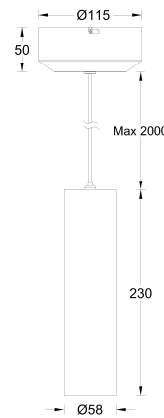

PLANA PRO - MODEL: PDL22

Pendant Mount Luminaires

WAC LIGHTING

Responsible Lighting®

项目名称:

灯位号:

产品图片

线图

产品描述

PLANA PRO 吊装筒灯，整灯精致简洁，具备精准的配光，采用 SUBROSA 隐光技术，同时具有极致的防眩效果。主要适用于酒店及商业公共空间等场所。

产品特性

- 主体材质: 铝合金挤出灯身
- 光学系统: 透镜+Subrosa 隐光系统
- 表面处理: 静电粉末喷涂
- 投射方向: /
- 配件/支架: /
- 安规认证: CCC
- 防护等级: IP20
- 绝缘等级: Class I
- 环境温度: -20°C~40°C

产品规格

- 遮光角: 35°
- 光源类型: High Power LED
- 光源光通量: 800lm/8W
- 光源寿命: >50000h-L70 /B10-Ta25°C(LM-80/TM-21)
- 色温/显指: 2700K/ 3000K/ 4000K, Ra90
- 光源色容差: 3 SDCM (4000K 5SDCM)
- 输入电压: 220V~240V AC / 50Hz
- 调光控制: 0~10V(须提前与项目现场系统做匹配性测试)
- 产品重量: 约 1.2Kg, 不含包装

订购模型

Model	Size	Trim	LED	Driver	CCT	Beam	Reflector	Finish
PDL	2	2	LD08	D	27 2700K	1 15°	B black	WT white
Pendant	2"	Round	HP LED 8W		30 3000K	2 24°	S specular	BK black
Downlight		Trimless			40 4000K	3 36°		
						4 48°		

示例: PDL22-LD08D-302SWT

配件

WAC Lighting

www.waclighting.com (US)

www.waclighting.com.cn (China)

Headquarters

44 Harbor Park Drive • Port Washington, NY

Phone (516) 515.5000 • Fax (516) 515.5050

WAC Lighting Technology (Shanghai) Co.,Ltd

14,Lane 299, Bi Sheng Road,Shanghai 201204

Phone (86.21) 3393.3558 • Fax (86.21) 3362.1598