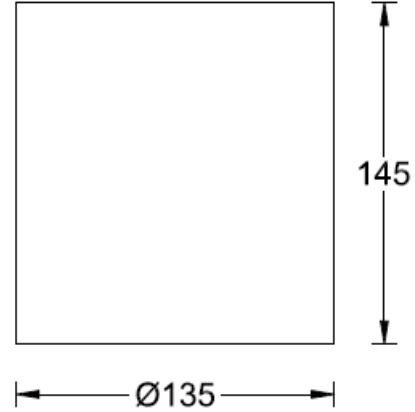

产品描述

PLANA PRO 明装筒灯，整灯精致简洁，具备精准的配光，采用 SUBROSA® 隐光技术，同时具有极致的防眩效果。主要适用于酒店，商业公共空间及会展场馆等场所。

产品特性

- 主体材质: 铝合金挤出灯身
- 光学系统: 透镜+ SUBROSA® 隐光系统
- 表面处理: 静电粉末喷涂
- 投射方向: /
- 配件/支架: /
- 安规认证: CCC
- 防护等级: IP20
- 绝缘等级: Class I
- 环境温度: -20°C~40°C

产品规格

- 遮光角: 35°
- 光源类型: COB
- 光源光通量: 3830lm/32W 3000K; 4500lm/40W 3000K
- 光源寿命: >50000h-L70 /B10-Ta25°C(LM-80/TM-21)
- 色温/显指: 2700K/ 3000K/3500K/ 4000K/5000K, Ra90
- 光源色容差: 3 SDCM
- 输入电压: 220V~240V AC / 50Hz
- 调光控制: 不调光/0~10V(须提前与项目现场系统做匹配性测试)
- 产品重量: 约 1.5Kg, 不含包装

订购模型

Model	Size	Trim	LED	Driver	Beam	CCT	Reflector	Finish
SDL	5	2	LM32	E ON-OFF	1 15°	27 2700K	B Black	WT White
Surface	5"	Round	COB 32W	D 0-10V	2 24°	30 3000K	S Specular	BK Black
Mount		Trimless	LM40	Dimming	3 36°	35 3500K		
Downlight			COB 40W			40 4000K		
						50 5000K		

示例: SDL52-LM40-D230SWT

配件

/

WAC Lighting

www.waclighting.com (US)

www.waclighting.com.cn (China)

Headquarters

44 Harbor Park Drive • Port Washington, NY

Phone (516) 515.5000 • Fax (516) 515.5050

WAC Lighting Technology (Shanghai) Co.,Ltd

14,Lane 299, Bi Sheng Road,Shanghai 201204

Phone (86.21) 3393.3558 • Fax (86.21) 3362.1598

WAC Lighting 保留对产品进行不定期设计更新的权利。2020-09-09