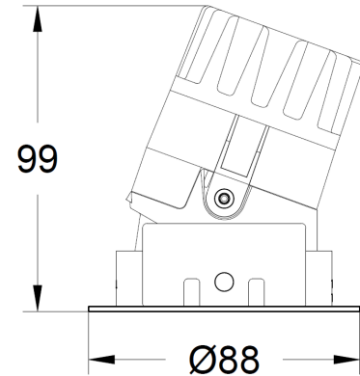

ELANA II - MODEL: DWF31

Recessed Ceiling Luminaires

WAC LIGHTING

Responsible Lighting®

项目名称:

灯位号:

产品图片

线图